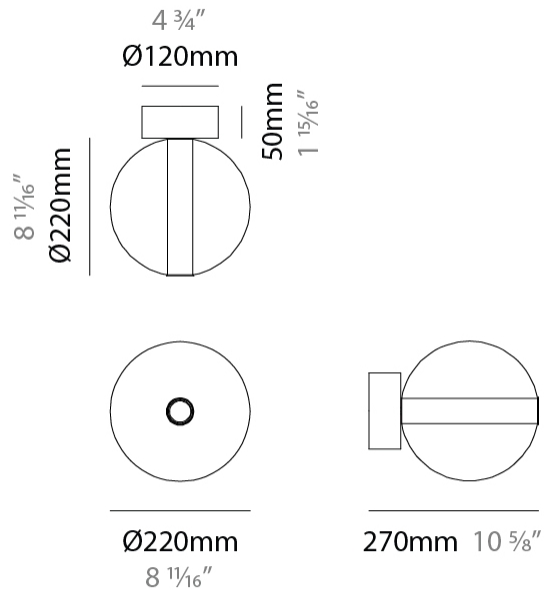

OSCURA MAX SURFACE

D143027-

base number	Color	Finish	Finish
	Temperature	Options	Options

1. To build a product code in our configurator select the specify button on the base model # product page
2. To build a manual product code on this datasheet choose from the options listed below in blue font and add the suffix to the base model #

GENERAL

Series: Oscura Max
Brand: Cangini & Tucci
Division: Design
Mounting Type: Surface
Mounting Location: Wall
Subcategory: Ambient

PHYSICAL

Shape: Round
Diameter (mm): 220
Diameter (in): 8 ¹¹/₁₆
Height (mm): 220
Depth (mm): 270
Height (in): 8 ¹¹/₁₆
Depth (in): 10 ⁵/₈
Light Distribution: Omnidirectional
Weight (kg): 1.090
Weight (lbs): 1.09
Fixture Finish: [AMB / BLK / BRZ / GLD / GRN / PNK / RGD / RUB / SKB / SMK / STE / TOB / TRA](#)
Holder Finish: CHR / WHI / BLK / BCR
Fixture Material: Glass / Metal
Cable Details: 2,000mm Transparent cable

ELECTRICAL

Lamp Type: LED (Zhaga Standard)
Input Wattage (W): 7.8
Total Output Wattage (W): 6
Dimming: Non-Dimmable
Driver Included: Yes
Driver Location: Integrated
Input Voltage (V): 120 - 277
Constant Current (MA): 500mA
Upon Request: Non-Dimming / Phase Dimming (120Vac only) / 0-10V Dimming

LED

Color Temperature (°K): [2700 / 3000](#)
Max. Delivered Lumen (lm): 866
CRI: >90 CRI

OPTICAL

RATINGS AND CERTIFICATIONS

Certified By: Certified for North American Standards
IP rating: IP20