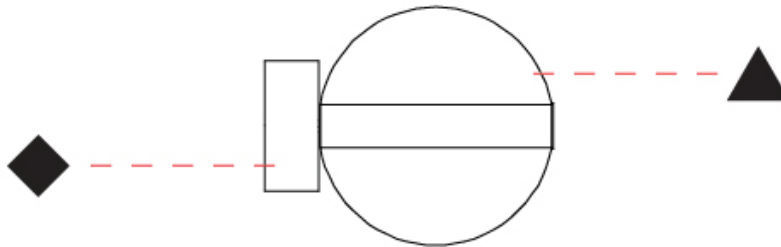

D143027-

PROJECT

TYPE

SPECIFIER

QUANTITY

DATE